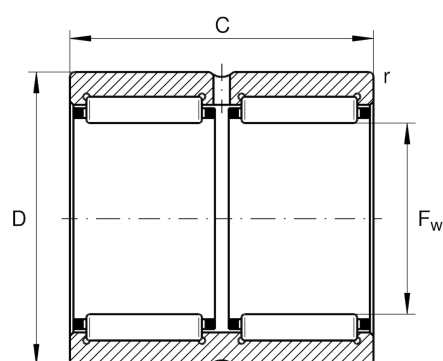

#### Main Dimensions & Performance Data

$F_w$	42 mm	Under roller diameter
$D$	55 mm	Outside diameter
$C_r$	54,000 N	Basic dynamic load rating, radial
$C_{0r}$	86,000 N	Basic static load rating, radial
$C_{ur}$	16,200 N	Fatigue load limit, radial
$n_G$	10,700 1/min	Limiting speed
$n_{G \text{ Grease}}$	6,400 1/min	Limiting speed for grease lubrication
$n_{gr}$	6,200 1/min	Reference speed
	0.199 g	Weight

#### Dimensions

$r_{min}$	0.6 mm	Minimum chamfer dimension
$C$	36 mm	Width, outer ring